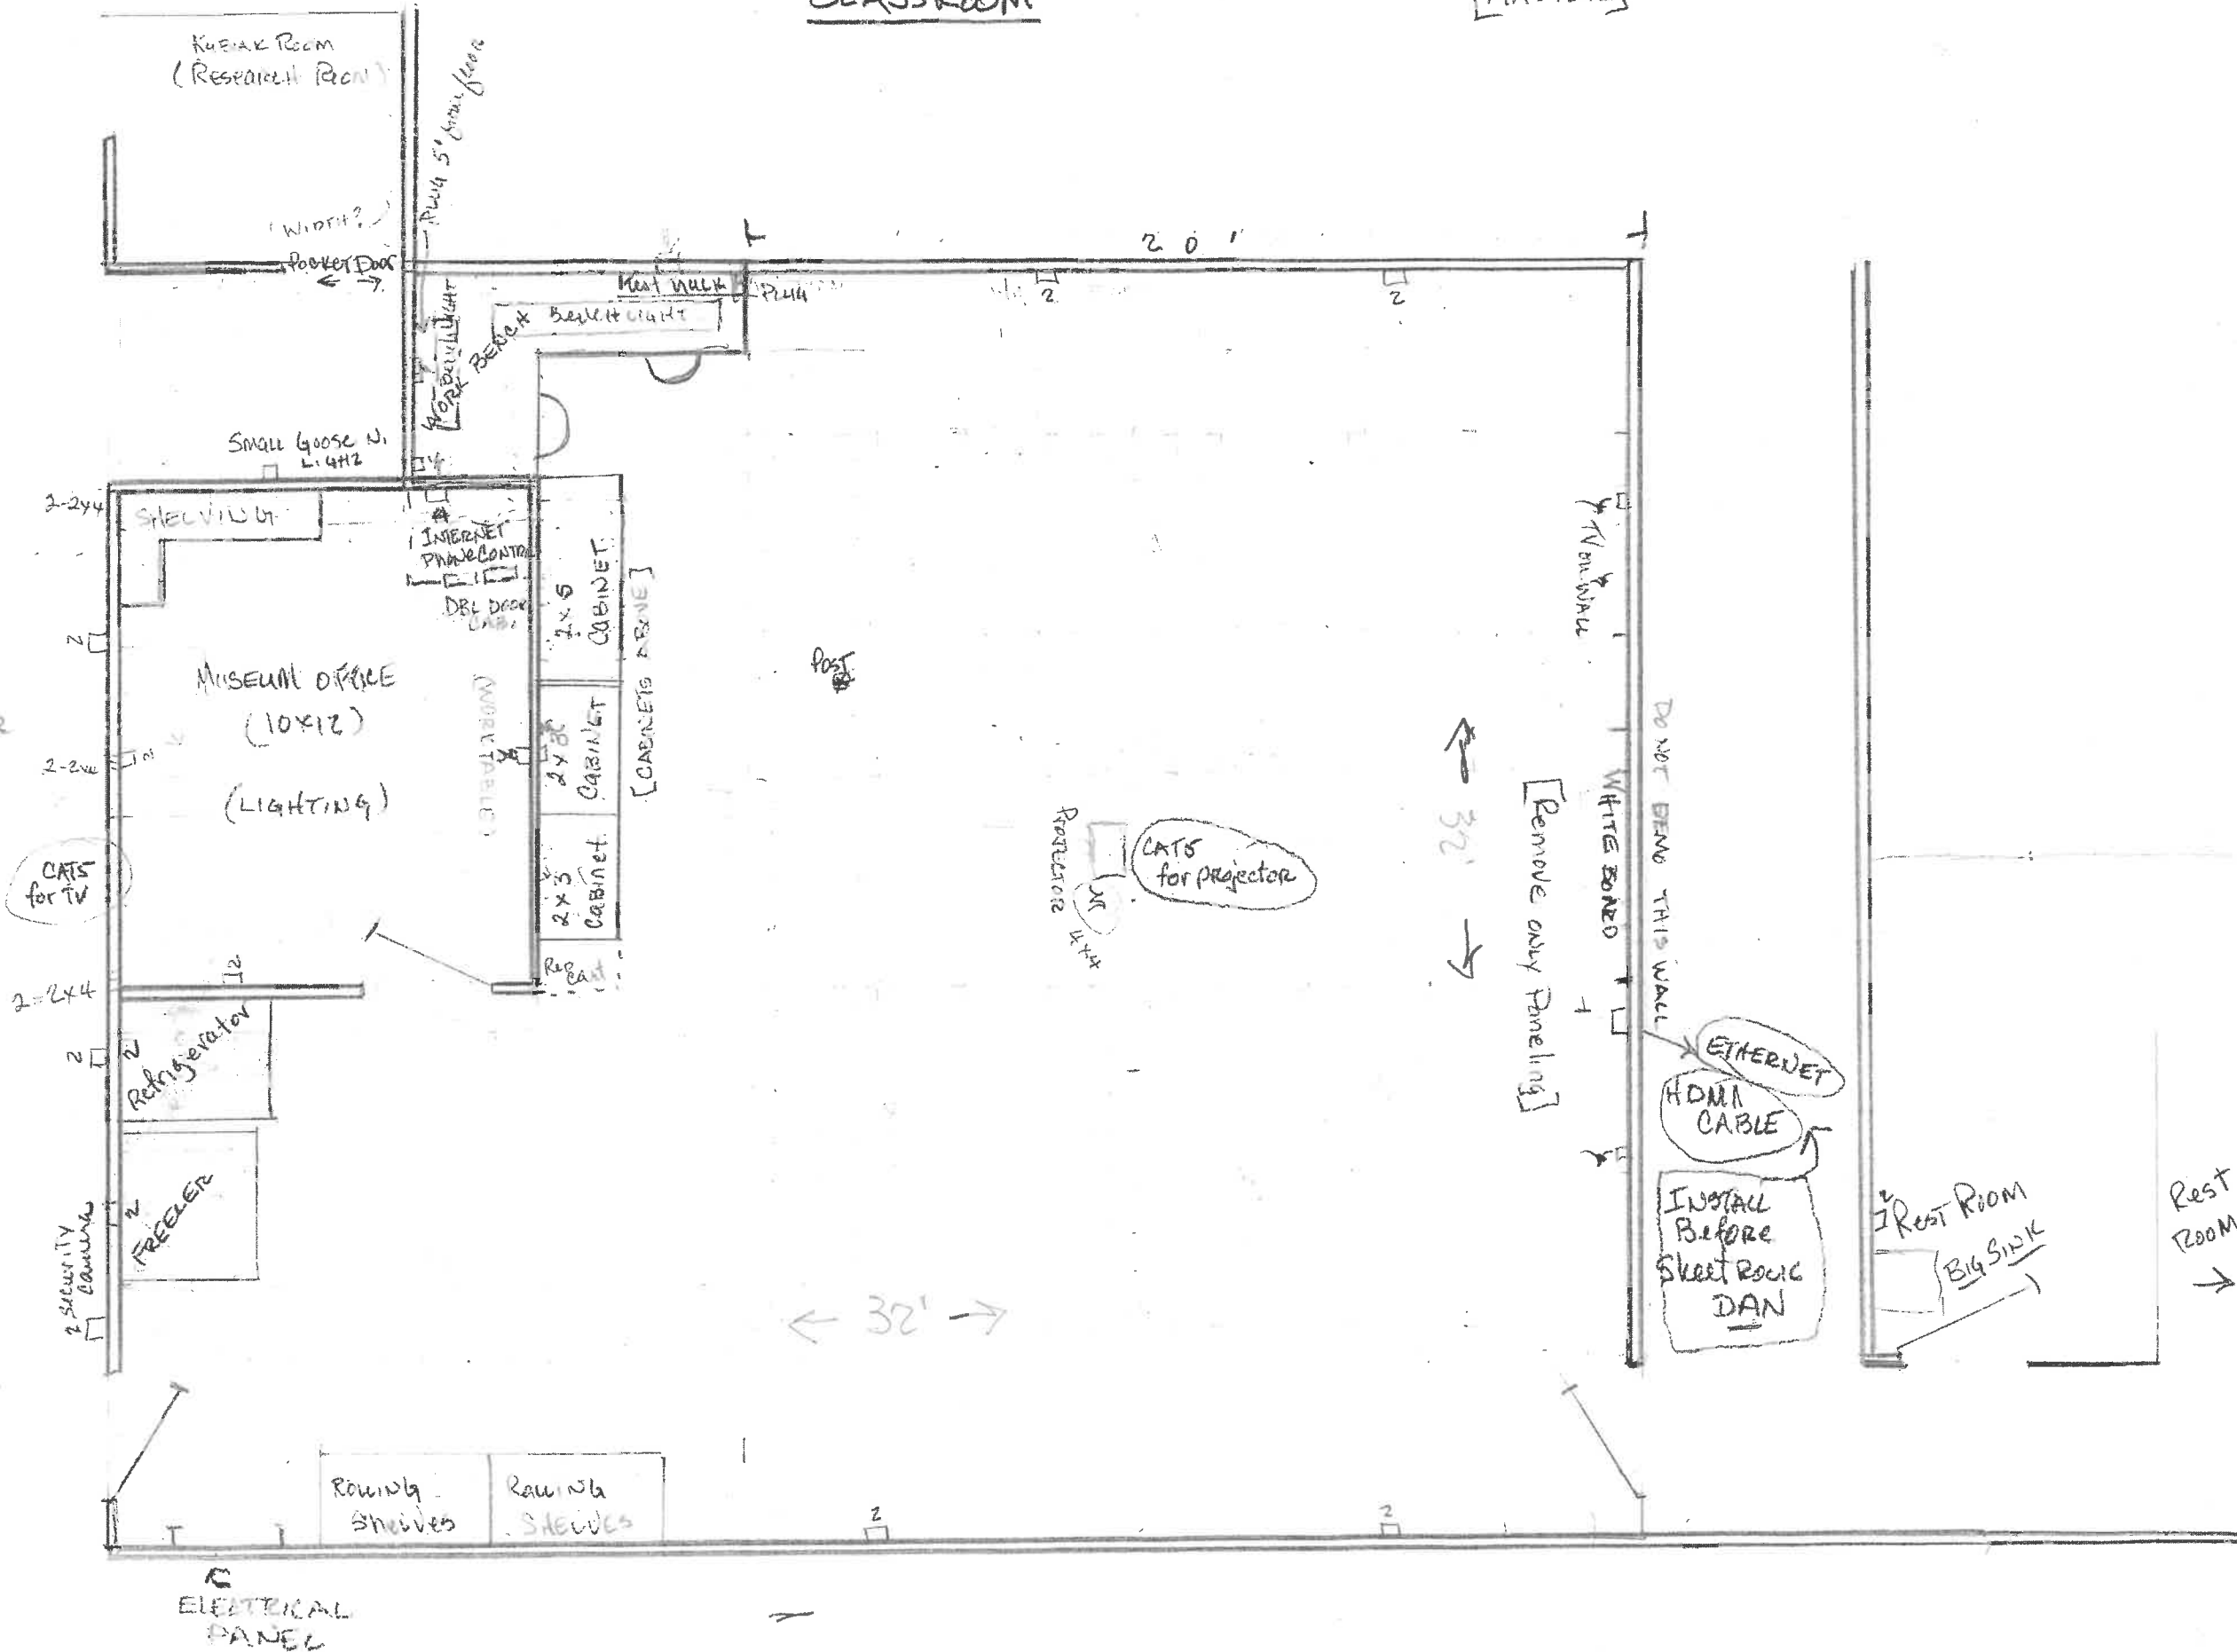

CLASSROOM

MASTER

QUESTIONS

1. WIDTH OF POCKET DOOR?
2. BENCH LIGHTS @ WORKBENCH AND CABINETS

OFFICE TO HAVE DECKING ABOVE FOR STORAGE
2x6 RAFTERS
3/4" PLYWOOD
WALL BRACING?