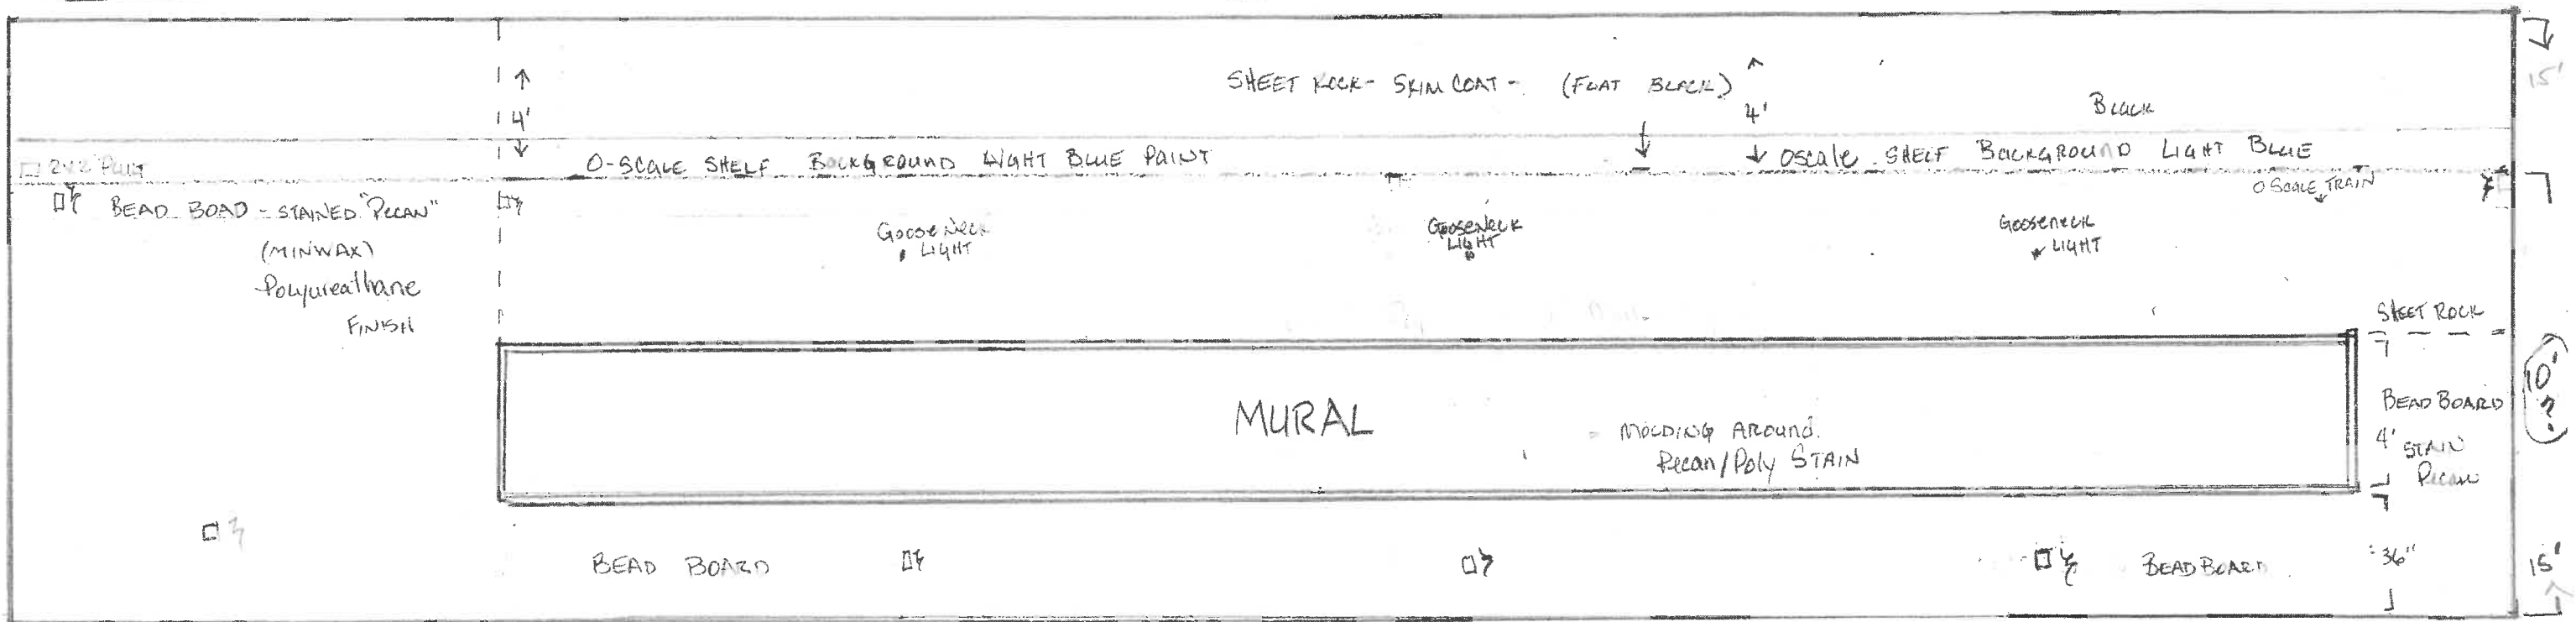

FOR
SIDE VIEW (BOTH SIDE WALLS)

[MASTER]

Rep = 0 Scale Track Shelf

0-scale shelf 11' above floor
Top of gooseneck light below shelf

BLUE TAPE ON 0 scale
Check w of shelf

← 62' →

(BACK OF OTC ROOM)