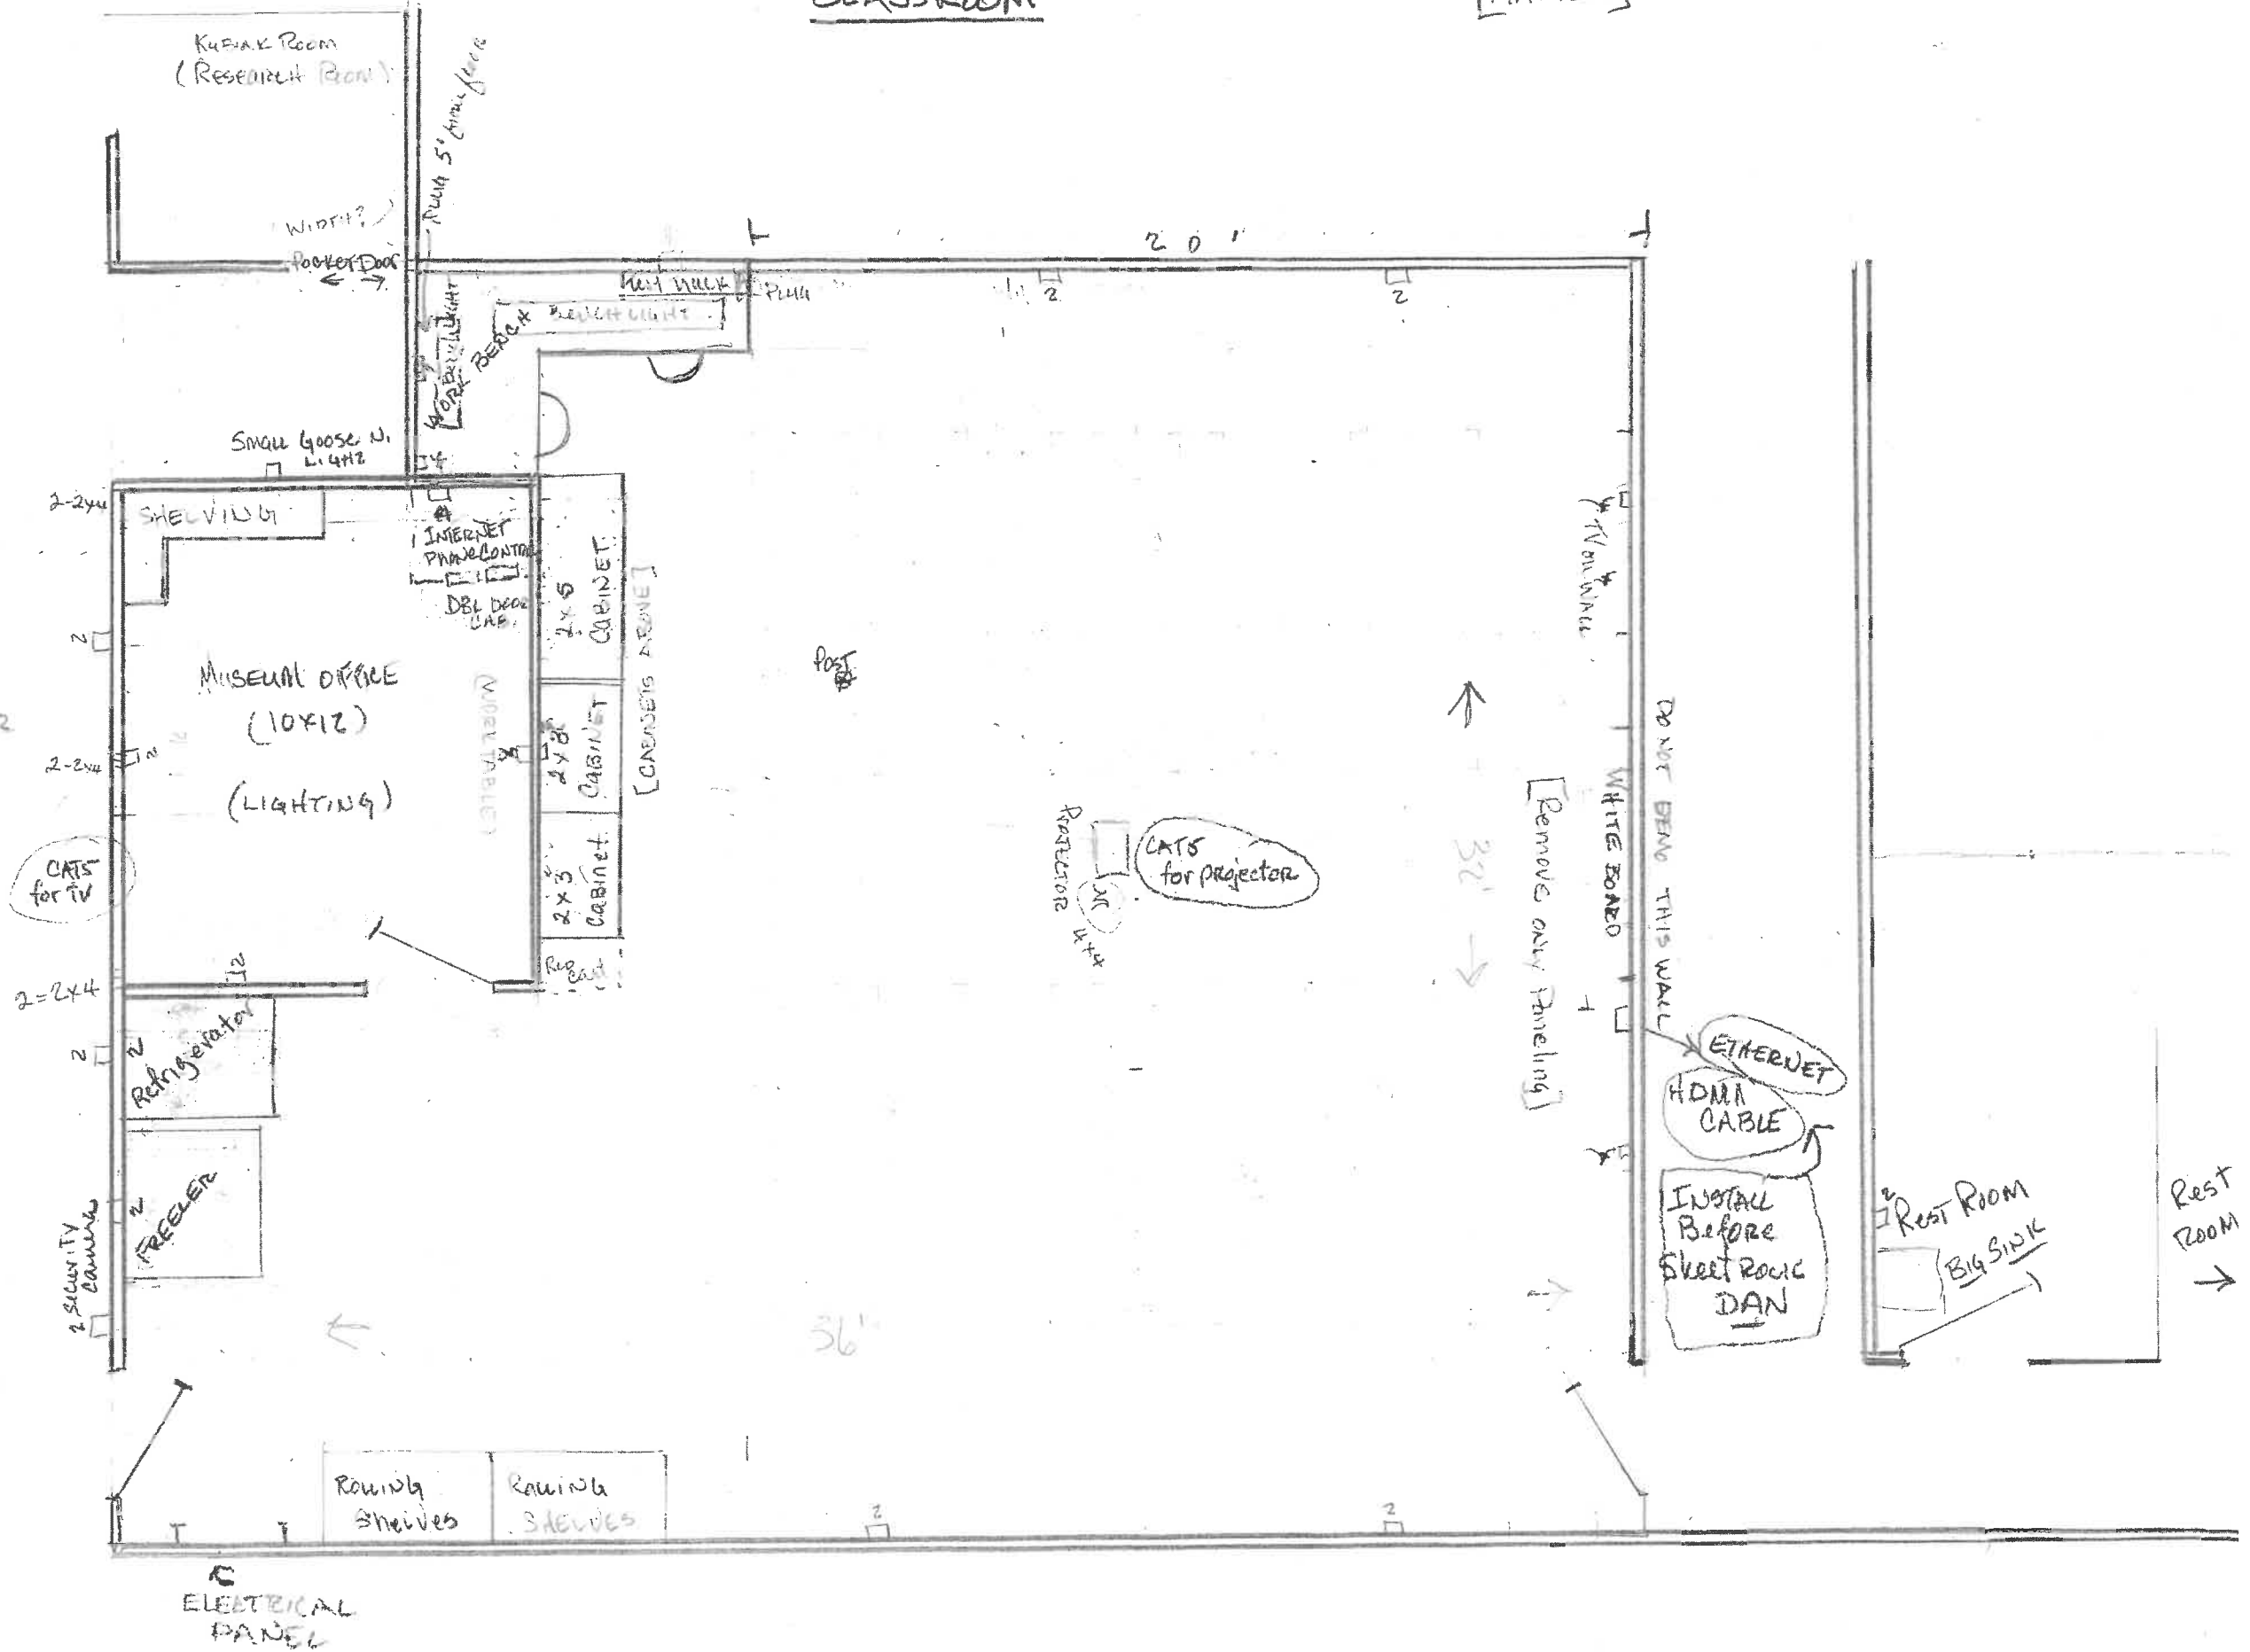

CLASSROOM

[MASTER]

(QUESTIONS)

1. WIDTH OF PICKET DOOR?
2. BENCH LIGHTS @ WORKBENCH AND CABINETS -

OFFICE TO HAVE
DECKING ABOVE FOR
STORAGE
2x6 RAFTERS
3/4" PLYWOOD
WALL BRACING?

CATS for TV

CATS for projector

ETHERNET
HDMI CABLE
INSTALL Before
SKEET ROVIC
DAN

Rest Room
BIG SINK

Rest Room