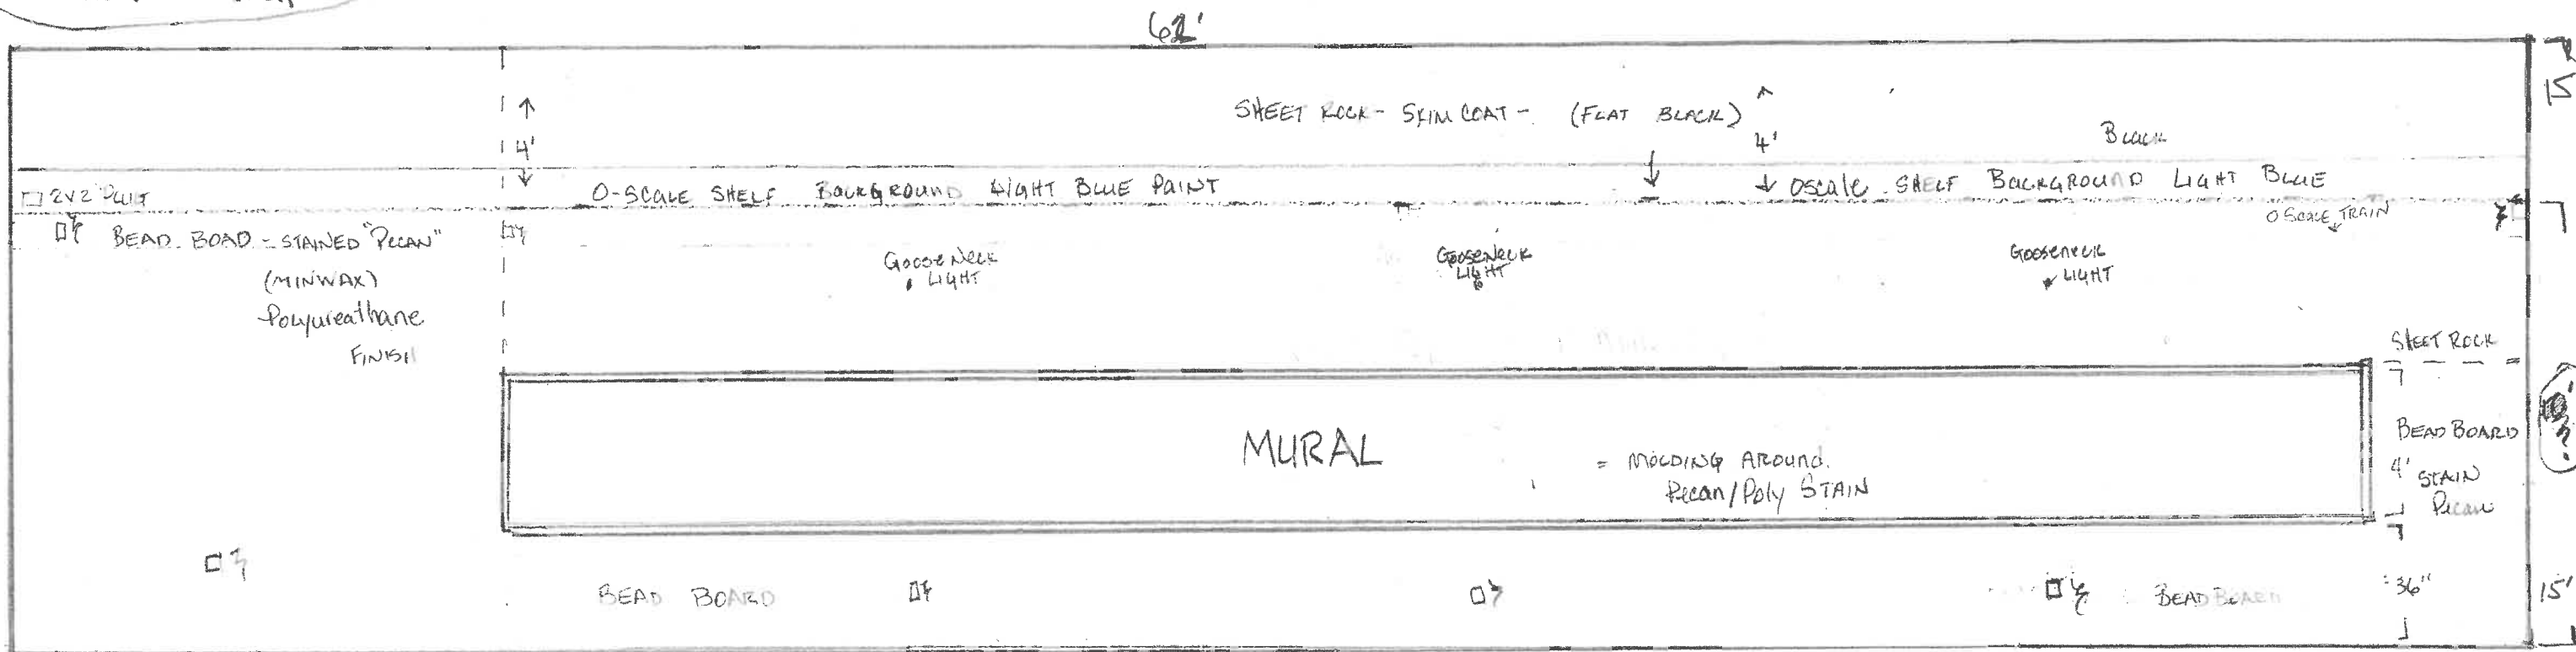

FOR  
SIDE VIEW (BOTH SIDE WALLS)

[MASTER]

Rep = 0 Scale Train Shelf

0-scale shelf 11' above floor  
Top of gooseneck light below shelf

BLUE TALKER ON 0 scale  
Check w of shelf

(BACK OF OTC ROOM)

SCALE [ ] = 1 sq. ft.

GOOSE  
NECK

2x2  
Box  
Wall

2x2  
Box  
Wall

4x4  
ABOVE

4x4  
UNDER

4x4  
UNDER

STEMMEN  
CAN  
BOX

TRACK  
LIGHTING