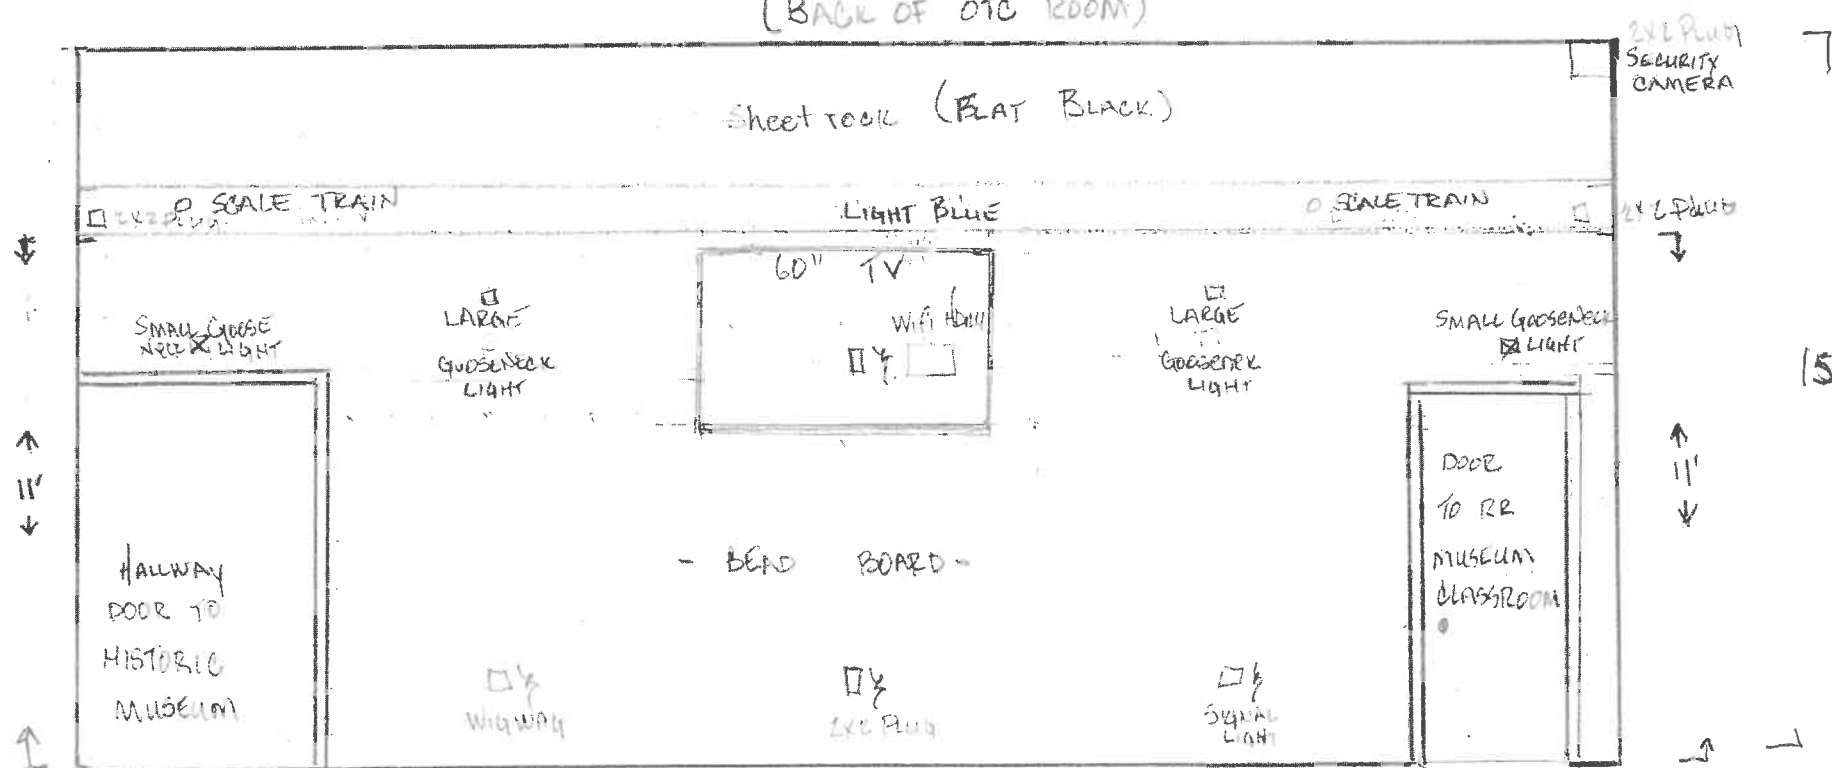

FOR  
SIDE VIEW (BOTH SIDE WALLS)

[MASTER]

Rep = 0 Scale Train Shelf

0-scale shelf 11' above floor  
Top of gooseneck light below shelf

BLUE TALKER ON 0 scale  
Check w of shelf

(BACK OF OTC ROOM)

SCALE [ ] = 1 sq. ft.

GOOSE  
NECK

2x2  
Box  
Wall

2x2  
Box  
Wall

4x4  
ABOVE

4x4  
UNDER

4x4  
UNDER

STEMMEN  
CAN  
BOX

TRACK  
LIGHTING

Rest Room