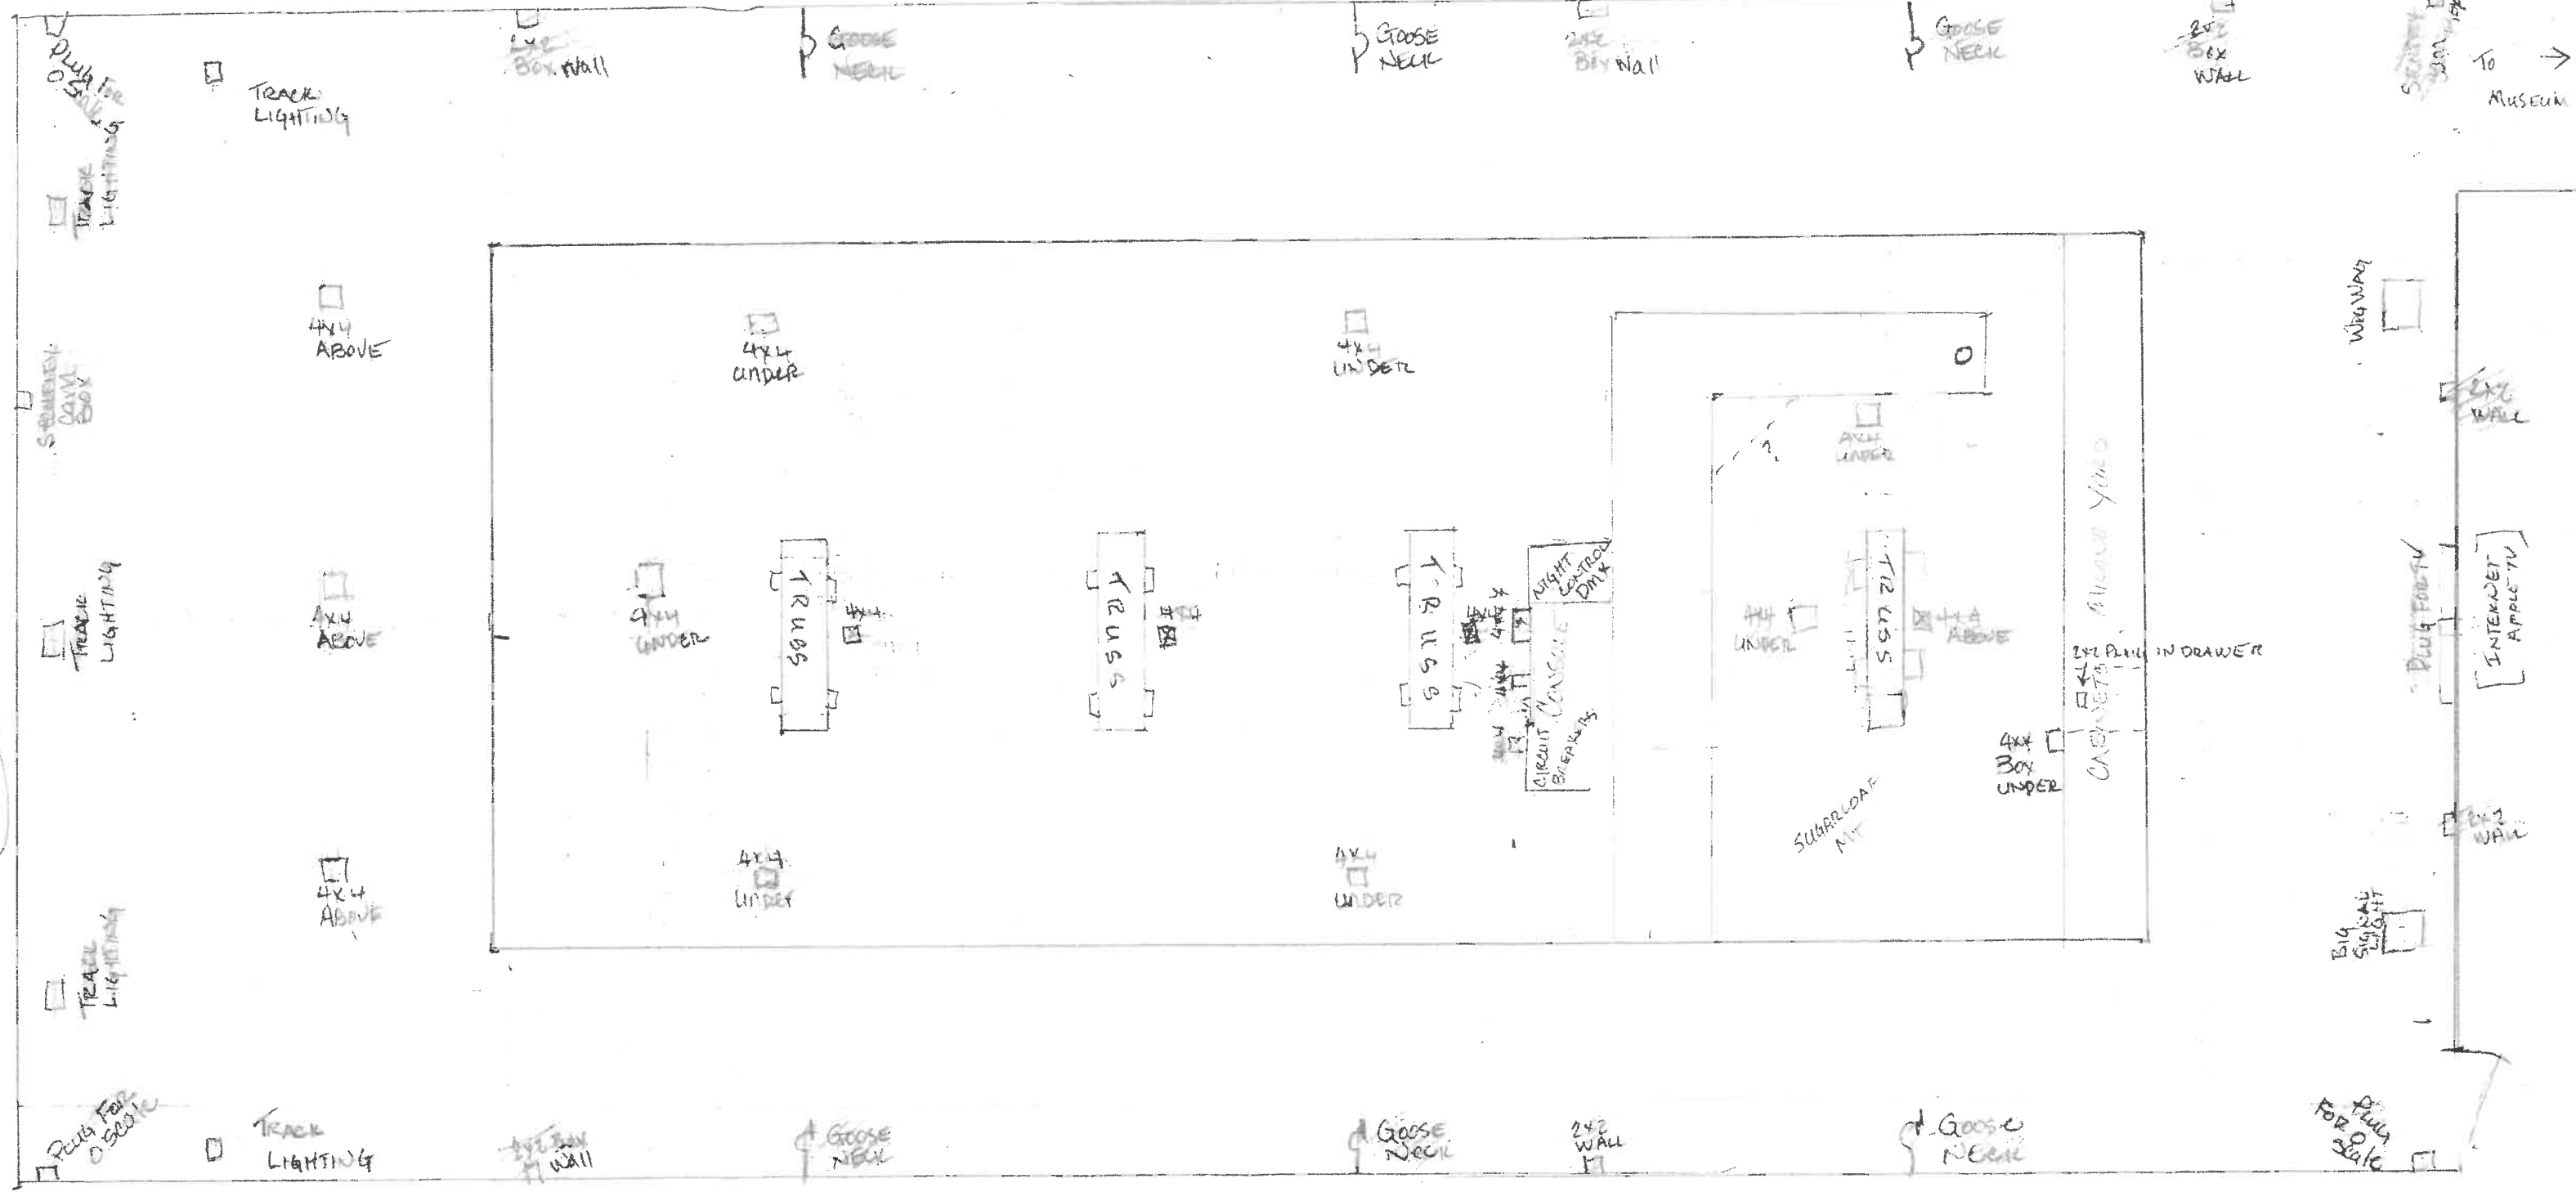

MILAM COUNTY RR MUSEUM
LIGHTING & ELECTRICAL PLAN

DOOR?

To →
MUSEUM

Plug for
0.5 scale
TRACK
LIGHTING

TRACK
LIGHTING

2x2
Box Wall

GOOSE
NECK

GOOSE
NECK

2x2
Box Wall

GOOSE
NECK

2x2
Box
Wall

2x2
Box
Wall

4x4
ABOVE

4x4
UNDER

4x4
UNDER

STEMMEN
CAN
BOX

TRACK
LIGHTING

4x4
ABOVE

4x4
UNDER

1200W
120V
RUS

1200W
120V
RUS

1200W
120V
RUS

NIGHT
CONTROL
DIMMER

CIRCUIT
CONSOLE
SERVICES

4x4
UNDER

4x4
UNDER

1200W
120V
RUS

4x4
ABOVE

2x2 Pull
in
DRAWER
CABINETS

4x4
Box
UNDER

Wing Wall

EXIT
WALL

Plug for 0.5
SCALE [INTERNET
APPLE TV]

EXIT
WALL

Big
signal
light

Plug for
0.5 scale

TRACK
LIGHTING

2x2
Box
Wall

GOOSE
NECK

GOOSE
NECK

2x2
WALL

GOOSE
NECK

Plug
for
0.5
scale