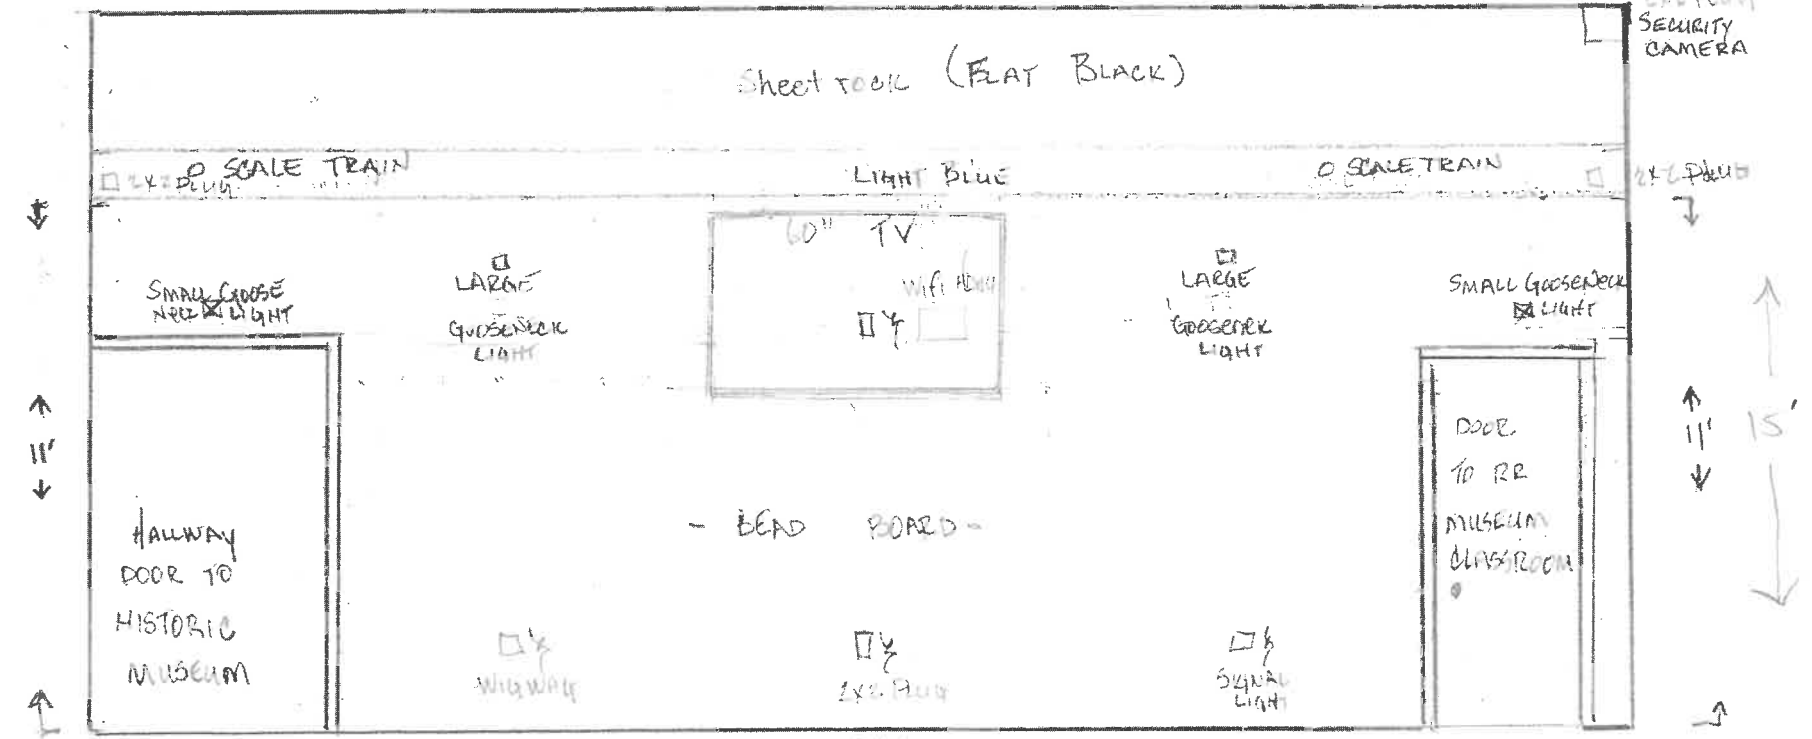

SCALE [ ] = 1 sq. ft.

← 32' →
BACK WALL